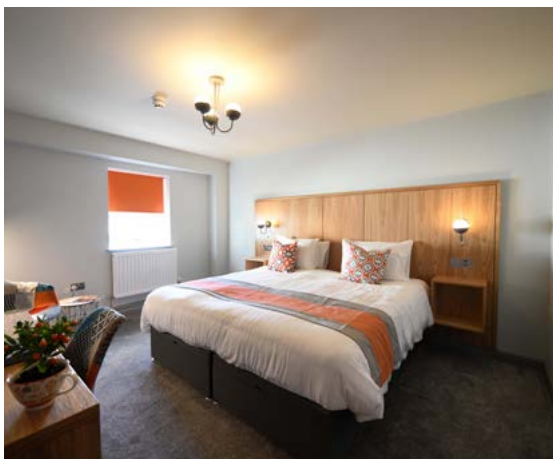

STAY A LITTLE LONGER...

With so much to see and do, you might want to consider extending your visit over two consecutive days.

Groups can enjoy...

Park Head Hotel and Restaurant, also part of The Auckland Project, offers 38 comfortable en-suite rooms, including singles, twins and doubles. Groups can enjoy an award-winning breakfast at Park Head, with B&B and half-board options available.

Located on the outskirts of Bishop Auckland, Park Head is the perfect base for groups who are looking to spend one, two or three nights in County Durham, and discounts are available on group bookings.

More to explore...

The Auckland Project's collection of attractions extends far beyond Bishop Auckland.

From 2025 you can also add **Binchester Roman Fort** to your group itinerary, once one of the largest fortifications in Roman Britain.

Kynren, the spectacular outdoor live action show, is located less than 2 miles from Auckland Castle, with evening performances every summer.

You could also combine your visit to The Auckland Project with a trip to the Bowes Museum (15 miles away), Raby Castle (9 miles away) or Durham Cathedral (12 miles away).